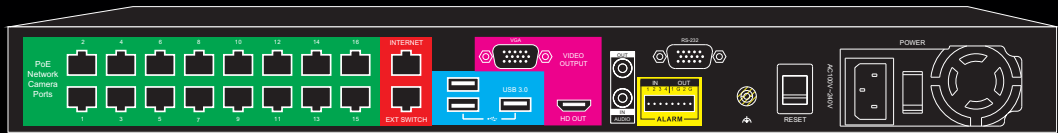

Pro Connect HDIP

High Definition Network Video Recorder

Recorder Specifications

Model Number	A800	A1600
Operating System	Embedded Linux	
Local Display Resolution	Auto-detect HDMI, up to 1080p	
Total Number of IP Channels	8	16
Alarm Sensor Inputs*	4	4
Relay Outputs*	2	2
Image Compression	H.264	
Recording/Playback Resolutions and Rates**	4MP HD+ resolution @ 30 images per second on all channels 4K UHD resolution @ 10 images per second on all channels	2MP (1080p) HD resolution @ 30 images per second on all channels 4MP HD+ resolution @ 15 images per second on all channels 4K UHD resolution @ 5 images per second on all channels
Motion Detection	AvertX Cameras, Adjustable Thresholds and Motion Fields Configurable	
Supported IP Cameras	AvertX and ONVIF Profile S Cameras***	
PoE Network Ports	8	16
Cloud Video Access	Yes, viewing and sharing with AvertX Connect	
Remote Device Apps	Free AvertX apps for Apple TV iPhone, iPad, Android Smartphones and Tablets	
Remote Access Browser Support	Chrome, Safari, Firefox, Edge and IE on Windows and Mac OSX	
Recording Mode	Continuous, Motion	
Playback Search	Preview Search, Date/Time, Event Search	
Remote Device Connection	AvertX Connect or DDNS (free account included)	
Warranty	2 Year	
Support	Free AvertX Pro Team Support for Life	
Internal Storage	Up to 12TB with Factory Upgrade	
External USB Hard Drive	Backup only; not supported for video recording	
Rack Mountable	Yes, 1U bracket included	
Operating Temperature	32°F - 104°F (0°C - 40°C)	
Operating Relative Humidity	10% - 90% Non-condensing	
Operating Fan Noise	Approx. 45 db @ 6ft (equivalent to overhead ceiling fan)	
Dimensions	17.25" W x 13.5" L x 1.75" H	